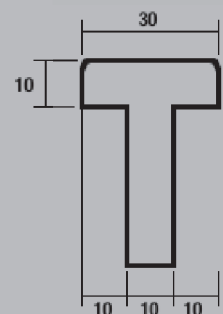

DOOR FRAMES & MOULDINGS

External Hardwood Reversible Door Frame

+ Suitable for both inward & outward opening doors - simply reverse the frame in the cill

External Oak Reversible Door Frame

+ Suitable for both inward & outward opening doors - simply reverse the frame in the cill

T Lip