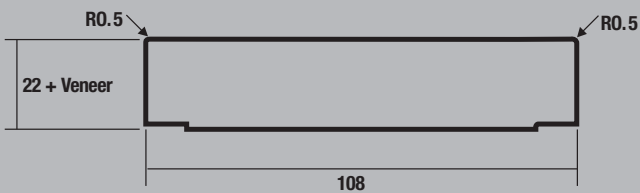

OAK DFC 17mm x 24mm Cill Adaptor

Weather Bar

T Lip

Oak Veneered MDF Mouldings

Skirting

Skirting

Architrave

Lining 133 (Also Available in Hardwood)

Lining 108

Door Stop

All dimensions in millimetres

Ash 44mm
Pre-finished
solid timber core
flush firedoor

78" x 24"	+
78" x 27"	+
78" x 30"	+
78" x 33"	+
80" x 32"	+
84" x 36"	+
2040" x 726"	+
2040" x 826"	+
2040" x 926"	+