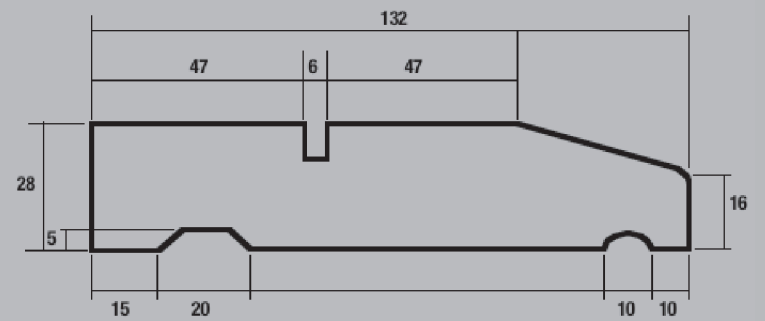

CA-01 16mm x 23mm Cill Adaptor

Weather Bar

External Oak Reversible Door Frame

+ Suitable for both inward & outward opening doors - simply reverse the frame in the cill

OAK DFC 57mm x 94mm Head/Jamb

OAK DFC 28mm x 132mm Cill

Lining 108

Door Stop

All dimensions in millimetres

Ash 44mm
Pre-finished
solid timber core
flush firedoor

78" x 24"	+
78" x 27"	+
78" x 30"	+
78" x 33"	+
80" x 32"	+
84" x 36"	+
2040" x 726"	+
2040" x 826"	+
2040" x 926"	+