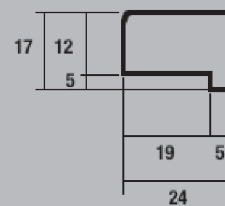

OAK DFC 17mm x 24mm Cill Adaptor