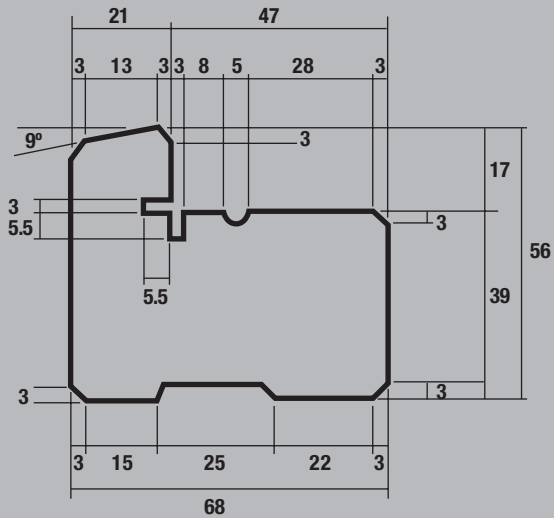

DOOR FRAMES & MOULDINGS

External Hardwood Reversible Door Frame

+ Suitable for both inward & outward opening doors - simply reverse the frame in the cill

DF-02 56mm x 68mm Head/Jamb

CL-02 38mm x 130mm Cill

CA-01 16mm x 23mm Cill Adaptor

Weather Bar

External Oak Reversible Door Frame

+ Suitable for both inward & outward opening doors - simply reverse the frame in the cill

OAK DFC 57mm x 94mm Head/Jamb

OAK DFC 28mm x 132mm Cill

Lining 108

Door Stop

All dimensions in millimetres

Ash 44mm
Pre-finished
solid timber core
flush firedoor

78" x 24"	+
78" x 27"	+
78" x 30"	+
78" x 33"	+
80" x 32"	+
84" x 36"	+
2040" x 726"	+
2040" x 826"	+
2040" x 926"	+