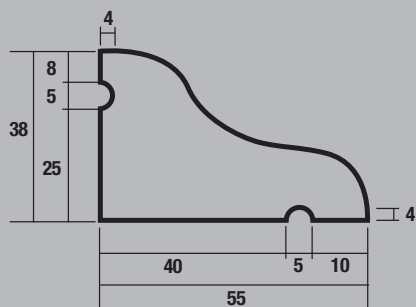

DOOR FRAMES & MOULDINGS

External Hardwood Reversible Door Frame

+ Suitable for both inward & outward opening doors - simply reverse the frame in the cill

DF-02 56mm x 68mm Head/Jamb

CL-02 38mm x 130mm Cill

CA-01 16mm x 23mm Cill Adaptor

Weather Bar

External Oak Reversible Door Frame

+ Suitable for both inward & outward opening doors - simply reverse the frame in the cill

OAK DFC 57mm x 94mm Head/Jamb

OAK DFC 28mm x 132mm Cill

Lining 108

Door Stop

All dimensions in millimetres

Ash 44mm
Pre-finished
solid timber core
flush firedoor

78" x 24"	+
78" x 27"	+
78" x 30"	+
78" x 33"	+
80" x 32"	+
84" x 36"	+
2040" x 726"	+
2040" x 826"	+
2040" x 926"	+