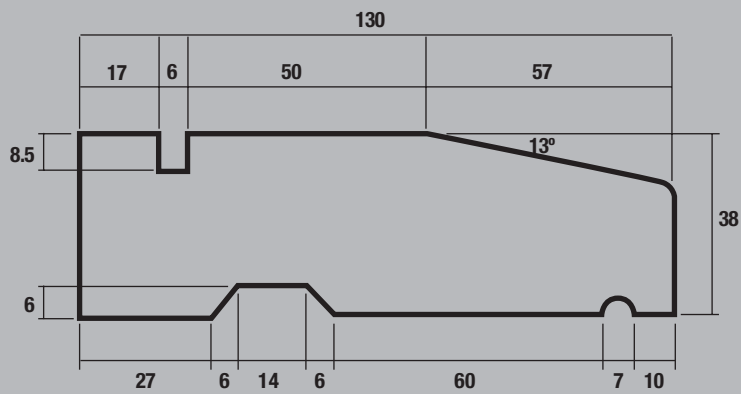

DOOR FRAMES & MOULDINGS

External Hardwood Reversible Door Frame

+ Suitable for both inward & outward opening doors - simply reverse the frame in the cill

DF-02 56mm x 68mm Head/Jamb

CL-02 38mm x 130mm Cill

CA-01 16mm x 23mm Cill Adaptor

Weather Bar

External Oak Reversible Door Frame

+ Suitable for both inward & outward opening doors - simply reverse the frame in the cill

OAK DFC 57mm x 94mm Head/Jamb

OAK DFC 28mm x 132mm Cill

Lining 108

Door Stop

All dimensions in millimetres

Ash 44mm
Pre-finished
solid timber core
flush firedoor

78" x 24"	+
78" x 27"	+
78" x 30"	+
78" x 33"	+
80" x 32"	+
84" x 36"	+
2040" x 726"	+
2040" x 826"	+
2040" x 926"	+