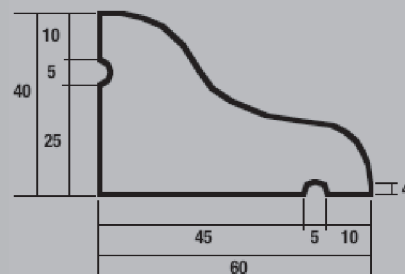

Weather Bar