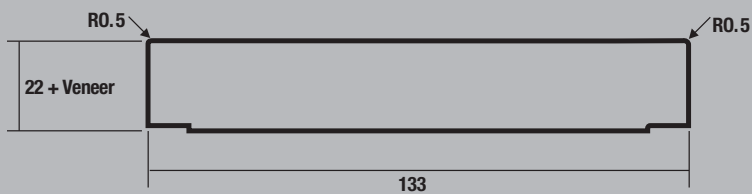

OAK DFC 17mm x 24mm Cill Adaptor

Weather Bar

T Lip

Oak Veneered MDF Mouldings

Skirting

Skirting

Architrave

Lining 133 (Also Available in Hardwood)

Lining 108

Door Stop

All dimensions in millimetres

Ash 44mm
Pre-finished
solid timber core
flush firedoor

78" x 24"	+
78" x 27"	+
78" x 30"	+
78" x 33"	+
80" x 32"	+
84" x 36"	+
2040" x 726"	+
2040" x 826"	+
2040" x 926"	+