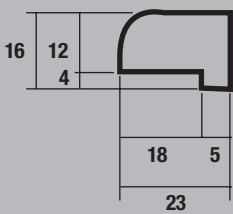

DOOR FRAMES & MOULDINGS

External Hardwood Reversible Door Frame

+ Suitable for both inward & outward opening doors - simply reverse the frame in the cill

DF-02 56mm x 68mm Head/Jamb

CL-02 38mm x 130mm Cill

CA-01 16mm x 23mm Cill Adaptor

Weather Bar

External Oak Reversible Door Frame

+ Suitable for both inward & outward opening doors - simply reverse the frame in the cill

OAK DFC 57mm x 94mm Head/Jamb

OAK DFC 28mm x 132mm Cill

Lining 108

Door Stop

All dimensions in millimetres

Ash 44mm
Pre-finished
solid timber core
flush firedoor

78" x 24"	+
78" x 27"	+
78" x 30"	+
78" x 33"	+
80" x 32"	+
84" x 36"	+
2040" x 726"	+
2040" x 826"	+
2040" x 926"	+

*Unfinished

Oak 44mm
Pre-finished
solid timber core
flush firedoor

78" x 24"	+
78" x 27"	+
78" x 30"	+
78" x 33"	+
80" x 32"	+
84" x 36"	+
2040" x 726"	+
2040" x 826"	+
2040" x 926"	+

*Unfinished