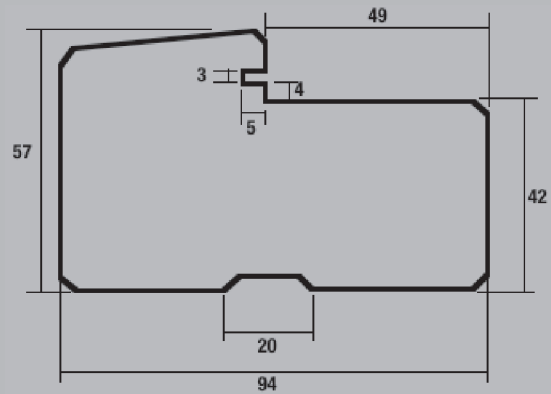

CA-01 16mm x 23mm Cill Adaptor

Weather Bar

External Oak Reversible Door Frame

+ Suitable for both inward & outward opening doors - simply reverse the frame in the cill

OAK DFC 57mm x 94mm Head/Jamb

OAK DFC 28mm x 132mm Cill

Lining 108

Door Stop

All dimensions in millimetres

Ash 44mm
Pre-finished
solid timber core
flush firedoor

78" x 24"	+
78" x 27"	+
78" x 30"	+
78" x 33"	+
80" x 32"	+
84" x 36"	+
2040" x 726"	+
2040" x 826"	+
2040" x 926"	+